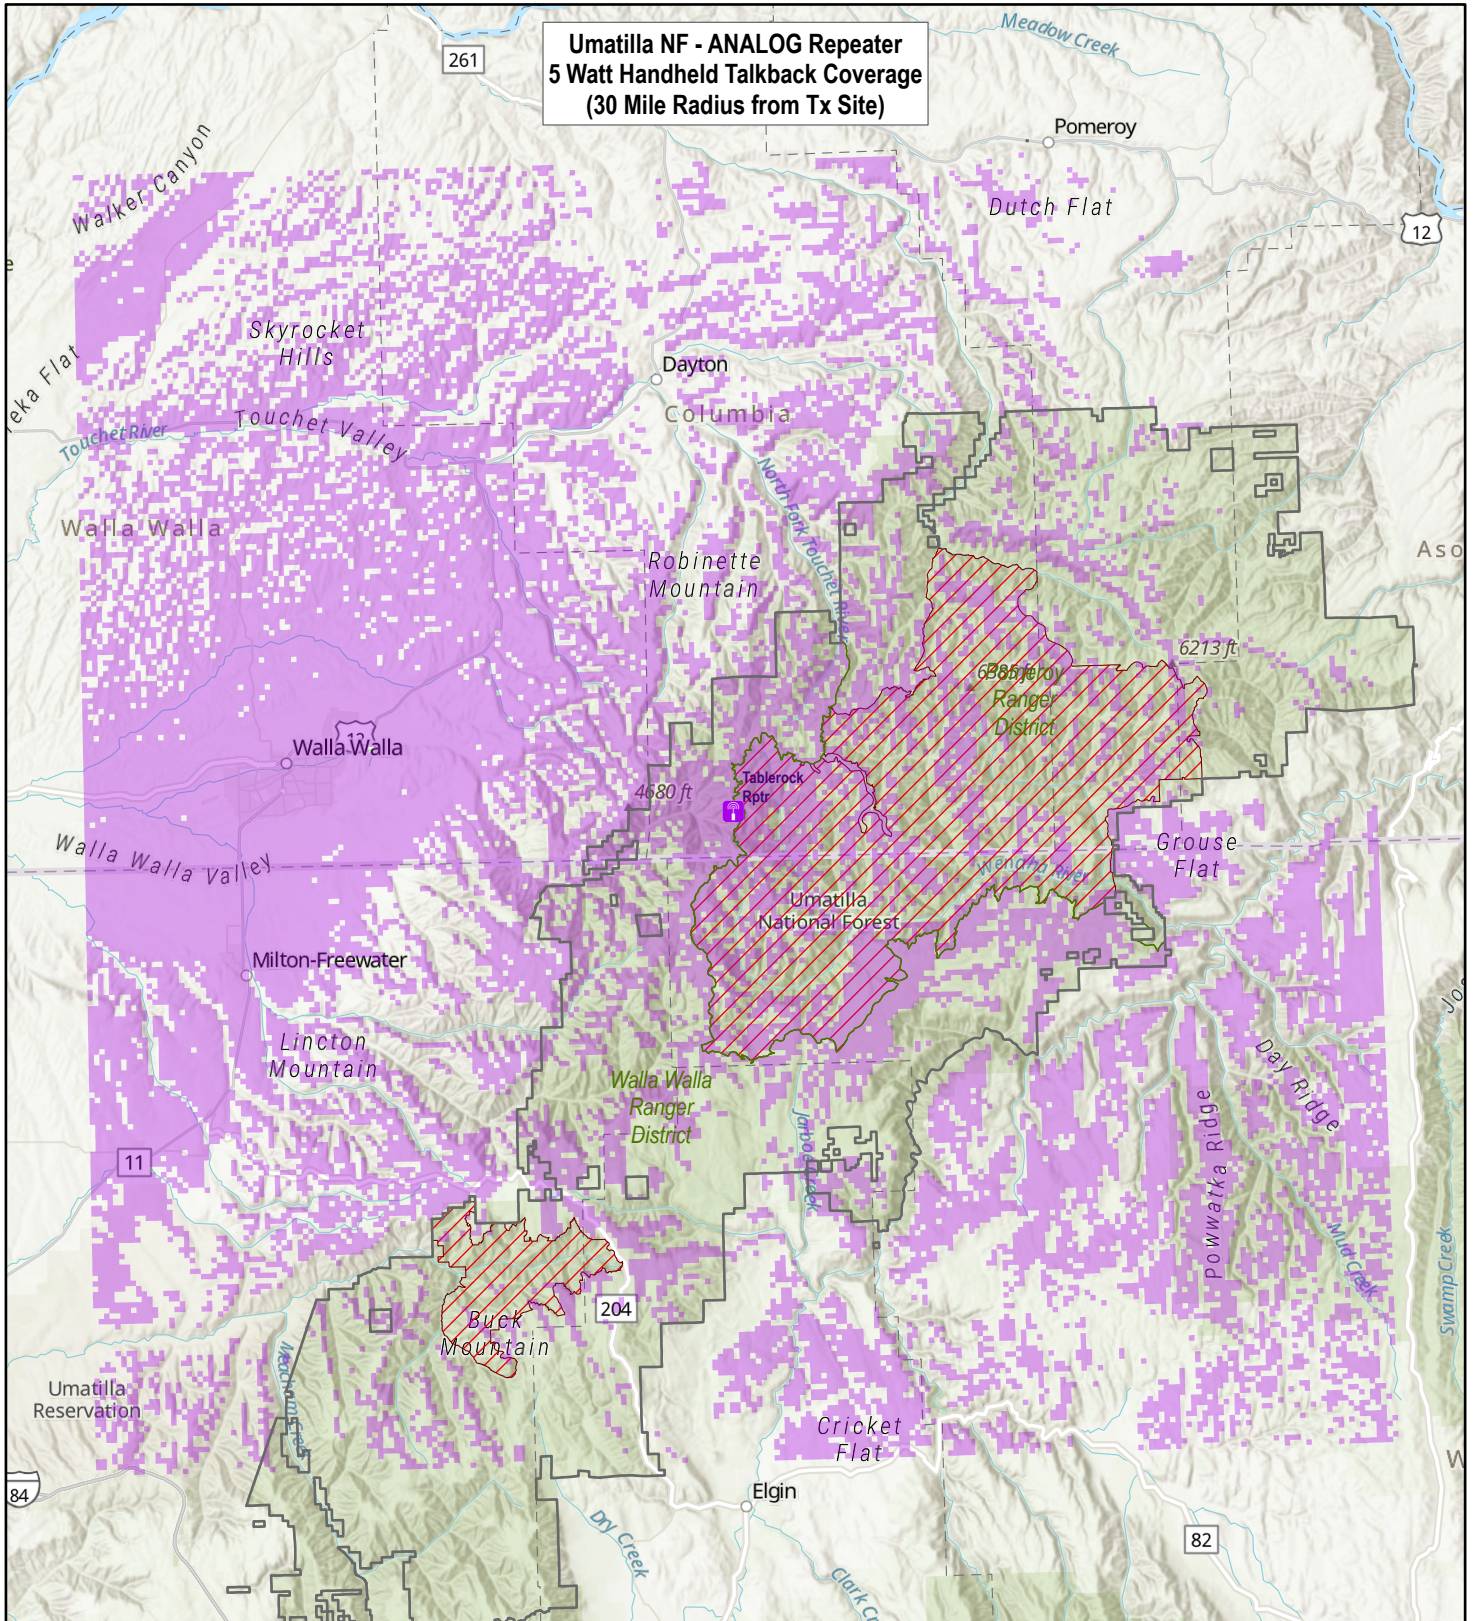

**Umatilla NF - ANALOG Repeater  
5 Watt Handheld Talkback Coverage  
(30 Mile Radius from Tx Site)**

**Tablerock  
Walla Walla Repeater**

**Legend**

- r06\_uma\_RadioRepeaterSites
- R06\_UMA\_ForestBoundary
- R06\_UMA\_DistrictBoundary
- r06\_uma\_RadioRepeaterCoverage
- R06\_UMA\_WildernessBoundary